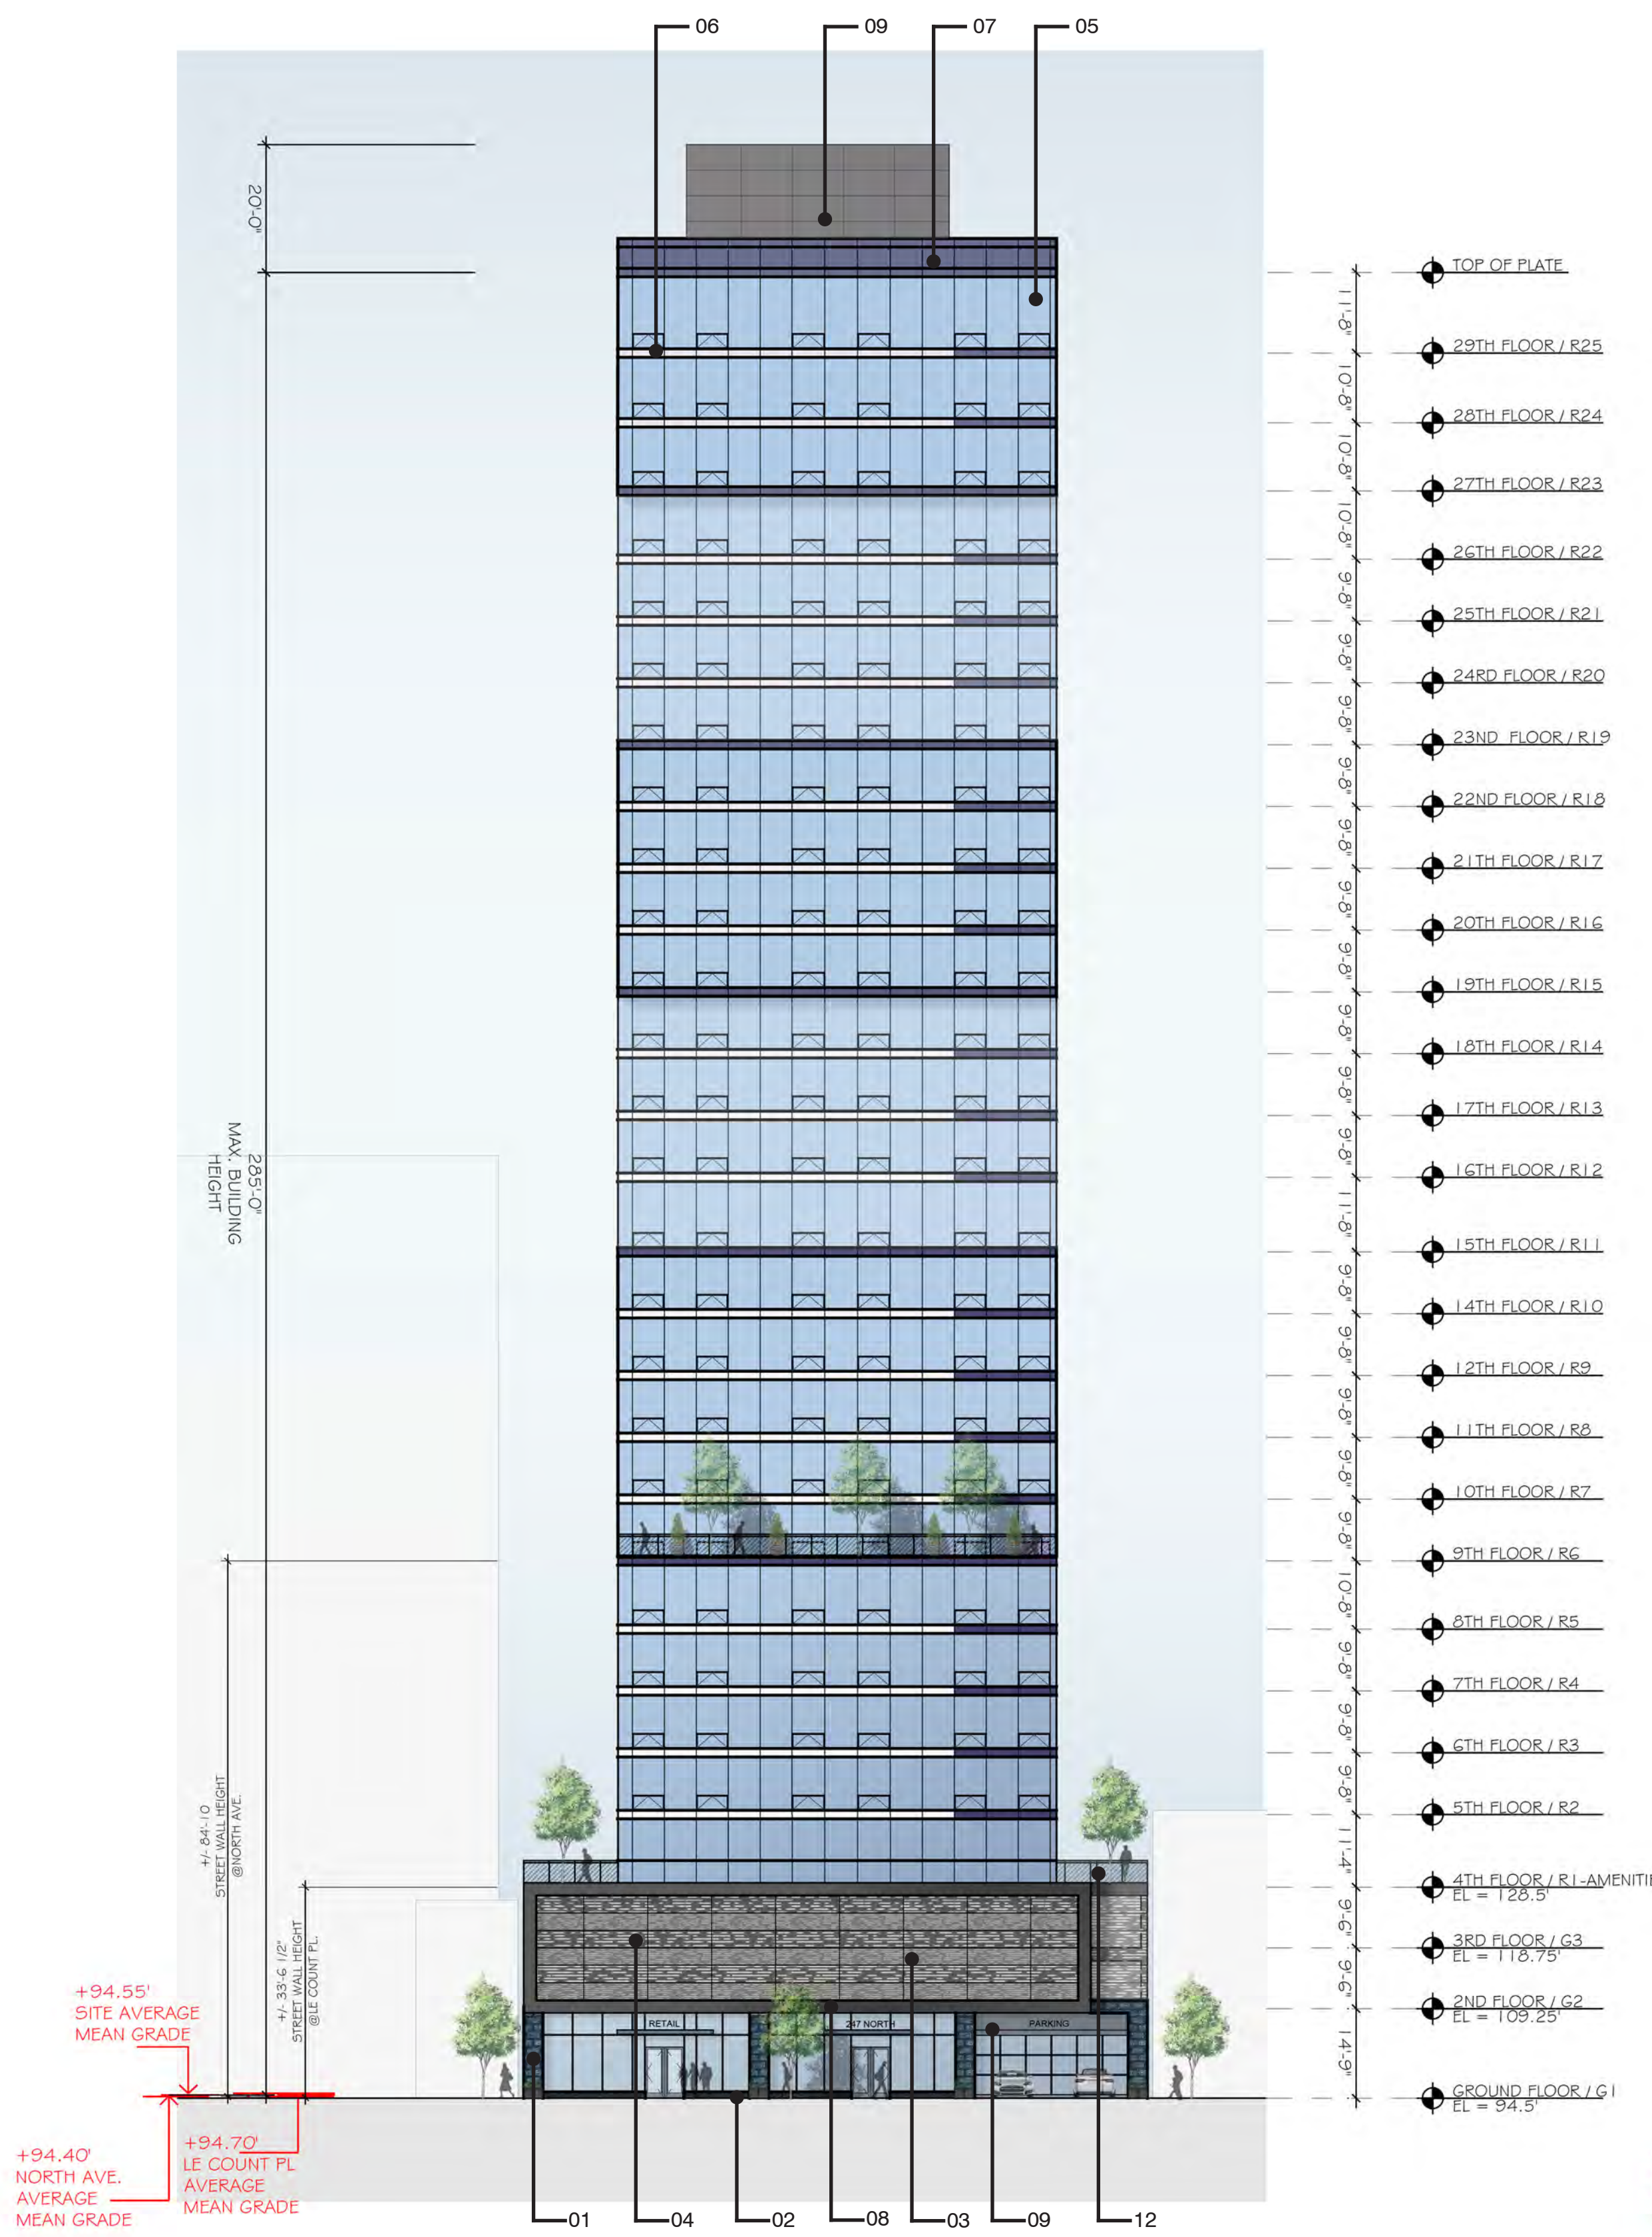

MATERIAL LEGEND

- 01 BLUE PEARL GRANITE
- 02 HARD SURFACE
- 03 PERFORATED METAL SCREEN 1
- 04 PERFORATED METAL SCREEN 2
- 05 GLASS TYPE 1
- 06 SPANDREL TYPE 1
- 07 SPANDREL TYPE 2
- 08 METAL PANEL 1
- 09 METAL PANEL 2
- 10 STUCCO 1
- 11 STUCCO 2
- 12 GLASS RAILING

BUILDING ELEVATION 3

BUILDING ELEVATION 4

KEY PLAN